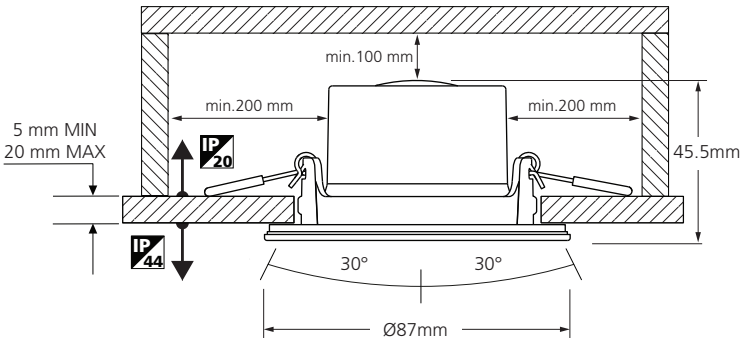

START Spot 3CCT IP44

START Spot 3CCT IP65

10A C-type	16A C-type
(pcs)	(pcs)
60	100