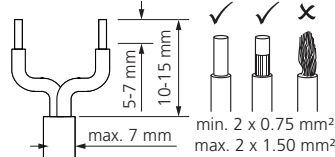

START Spot 3CCT IP44

START Spot 3CCT IP65

10A C-type	16A C-type
(pcs)	(pcs)
60	100