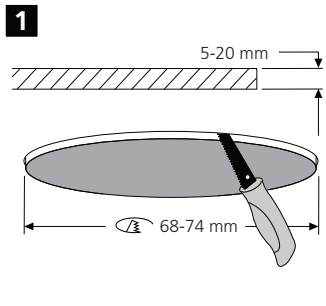

START Spot 3CCT IP44

START Spot 3CCT IP65

10A C-type	16A C-type
(pcs)	(pcs)
60	100