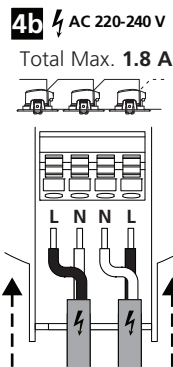

START Spot 3CCT IP44

START Spot 3CCT IP65

10A C-type	16A C-type
(pcs)	(pcs)
60	100