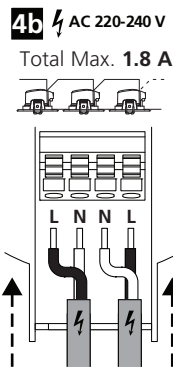

START Spot 3CCT IP44

START Spot 3CCT IP65

10A C-type	16A C-type
(pcs)	(pcs)
60	100