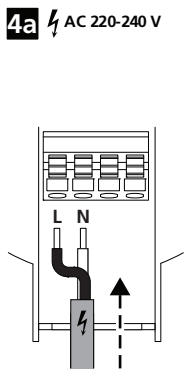

START Spot 3CCT IP44

START Spot 3CCT IP65

10A C-type	16A C-type
(pcs)	(pcs)
60	100