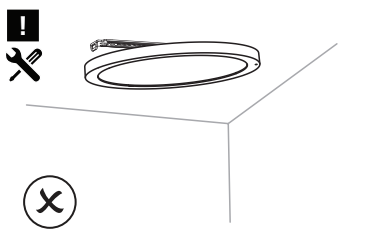

1 Start Downlight 5 in 1 (Surface Mount)

2

3 220-240V ~ +

4

5

6

7