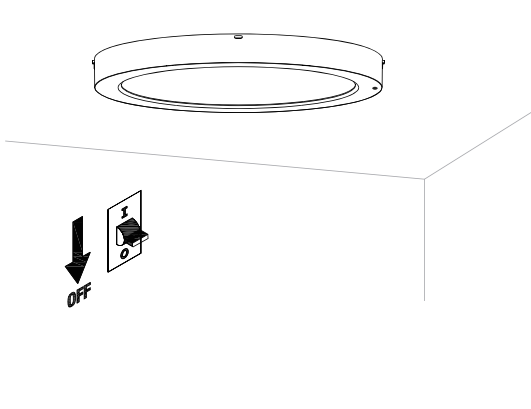

1 Start Downlight 5 in 1 (Surface Mount)

2

3 220-240V ~ +

4

5

6

7