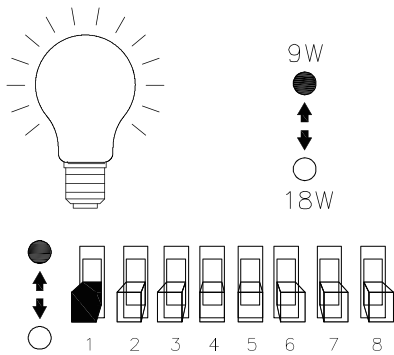

Item Code	L (mm)	W (mm)	H (mm)
Start Downlight 5in1 50-125	225	225	60
Start Downlight 5in1 65-185	285	285	60
Start Downlight 5in1 65-260	360	360	60

4 Cool white **6500K**
 Natural white **4000K**
 Warm white **3000K**

7

Start Downlight 5in1 PIR

1	Brightness	2	3	CCT	4	5	LUX	6	7	Delay	8	Light ON/OFF Settings
●	50% (9W)	●	●	3000K	●	●	10lux	●	●	5s	●	ON (No Dimming) ⊗
○	100% (18W)	○	●	4000K	○	●	20lux	○	●	30s	○	OFF (Dimming - 1sec ON / 3 sec OFF) ⊗
		●	○	6500K	●	○	40lux	●	○	60		
		○	○	-	○	○	24h	○	○	180s		