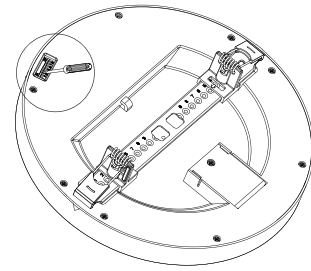

1	Brightness	2	3	CCT	4	5	LUX	6	7	Delay	8	Light ON/OFF Settings
●	50% (9W)	●	●	3000K	●	●	10lux	●	●	5s	●	ON (No Dimming) ~~⊗~~
○	100% (18W)	○	●	4000K	○	●	20lux	○	●	30s	○	OFF (Dimming - 1sec ON / 3 sec OFF) ~~⊗~~
		●	○	6500K	●	○	40lux	●	○	60		
		○	○	-	○	○	24h	○	○	180s