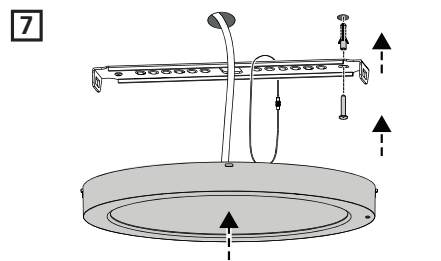

1 Start Downlight 5 in 1 (Surface Mount)

2

3 220-240V ~ +

4

5

6

7