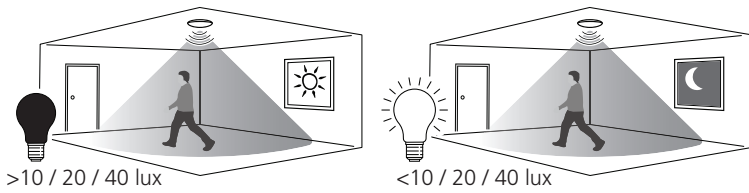

2	3	CCT
●	●	3000K
○	●	4000K
●	○	6500K
○	○	—

4	5	LUX
●	●	10 lux
○	●	20 lux
●	○	40 lux
○	○	24 h