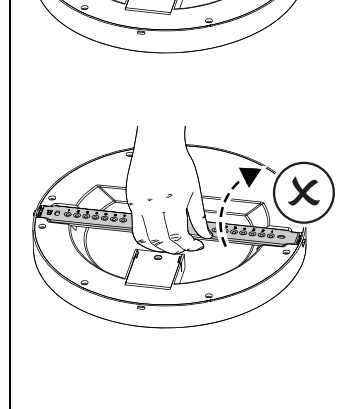

1 Start Downlight 5 in 1 (Surface Mount)

2

3 220-240V ~ +

4

5

6

7