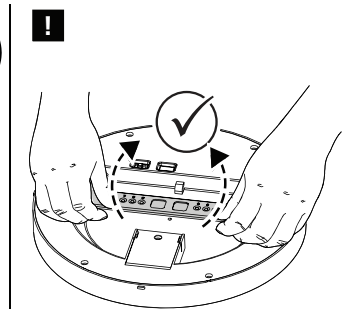

1 Start Downlight 5 in 1 (Surface Mount)

2

3 220-240V ~ +

4

5

6

7