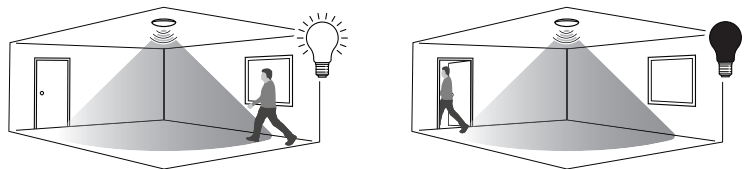

Start Downlight 5in1 PIR

1	Brightness	2	3	CCT	4	5	LUX	6	7	Delay	8	Light ON/OFF Settings
●	50% (9W)	●	●	3000K	●	●	10lux	●	●	5s	●	ON (No Dimming) ~~⊗~~
○	100% (18W)	○	●	4000K	○	●	20lux	○	●	30s	○	OFF (Dimming - 1sec ON / 3 sec OFF) ~~⊗~~
		●	○	6500K	●	○	40lux	●	○	60		
		○	○	-	○	○	24h	○	○	180s		

1	POWER
●	50% (9W)
○	100% (18W)

2	3	CCT
●	●	3000K
○	●	4000K
●	○	6500K
○	○	—

4	5	LUX
●	●	10 lux
○	●	20 lux
●	○	40 lux
○	○	24 h

6	7	Delay
●	●	5 sec
○	●	30 sec
●	○	60 sec
○	○	180 sec

8 Light ON/OFF Settings

●	ON (No Dimming) ~~⊗~~
○	OFF (Dimming - 1sec ON / 3 sec OFF) ~~⊗~~