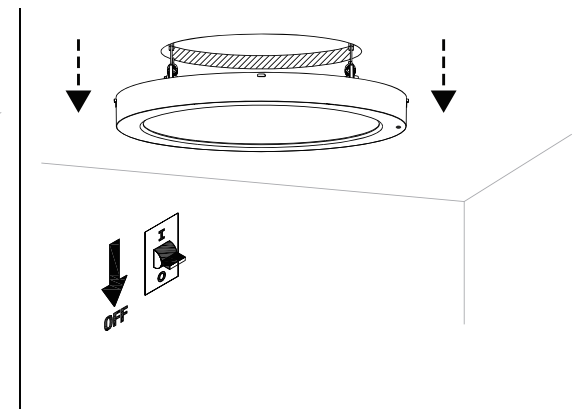

1 Start Downlight 5 in 1 (Surface Mount)

2

3 220-240V ~ +

4

5

6

7