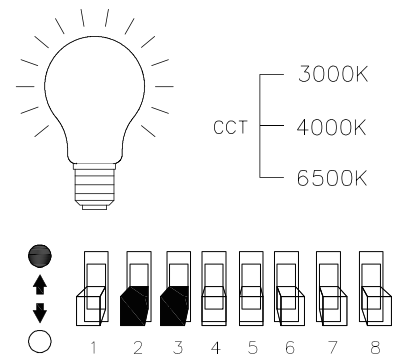

Start Downlight 5in1 PIR

1	Brightness	2	3	CCT	4	5	LUX	6	7	Delay	8	Light ON/OFF Settings
●	50% (9W)	●	●	3000K	●	●	10lux	●	●	5s	●	ON (No Dimming) ~~⊗~~
○	100% (18W)	○	●	4000K	○	●	20lux	○	●	30s	○	OFF (Dimming - 1sec ON / 3 sec OFF) ~~⊗~~
		●	○	6500K	●	○	40lux	●	○	60		
		○	○	-	○	○	24h	○	○	180s		

1	POWER
●	50% (9W)
○	100% (18W)

2	3	CCT
●	●	3000K
○	●	4000K
●	○	6500K
○	○	—

4	5	LUX
●	●	10 lux
○	●	20 lux
●	○	40 lux
○	○	24 h

6	7	Delay
●	●	5 sec
○	●	30 sec
●	○	60 sec
○	○	180 sec

8 Light ON/OFF Settings

●	ON (No Dimming) ~~⊗~~
○	OFF (Dimming - 1sec ON / 3 sec OFF) ~~⊗~~