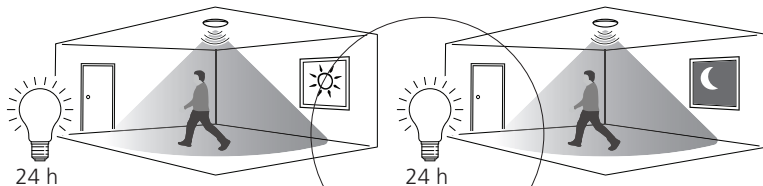

2	3	CCT
●	●	3000K
○	●	4000K
●	○	6500K
○	○	—

4	5	LUX
●	●	10 lux
○	●	20 lux
●	○	40 lux
○	○	24 h