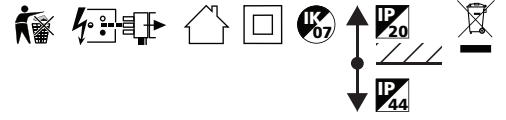

220-240 V 50/60 Hz

IS500

	a	b
START Downlight 90	300	150
START Downlight 150	300	150
START Downlight 175	300	150
START Downlight 205	380	150
START Downlight 225	380	150