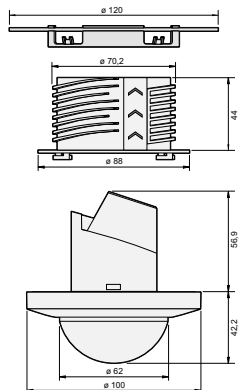

⚠ This product must be secured with a miniature circuit breaker (MCB) of max. 16 A in the electrical cabinet. The MCB rating is limited by national installation rules.

Dimensions

Åfmetingen / Dimensions / Abmessungen / Dimensioner / Mått / Dimensjoner / Dimenzioni / Wymiary / Rozmery