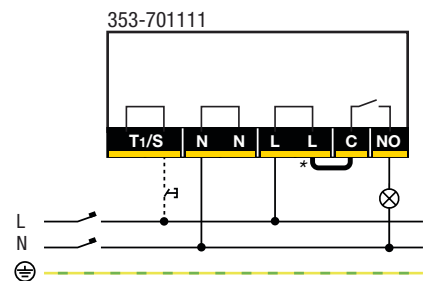

* Remove if you want to use the contact as a dry contact (potential-free).

⚠ This product must be secured with a miniature circuit breaker (MCB) of max. 16 A in the electrical cabinet. The MCB rating is limited by national installation rules.

Dimensions

Åfmetingen / Dimensions / Abmessungen / Dimensioner / Mått / Dimensjoner / Dimenzioni / Wymiary / Rozmery