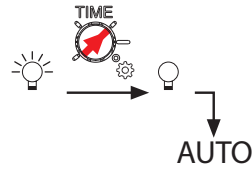

LUX	MAX
TIME	5 s
	4 m

- ✓ ON
- ✓ AUTO
- ✓ OFF

- ✓ ON
- ✓ AUTO
- ✗ OFF

- ✓ ON
- ✓ AUTO
- ✗ OFF