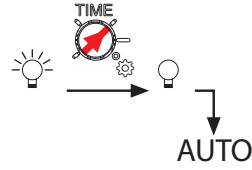

LUX	MAX
TIME	5 s
	4 m

- ✓ ON
- ✓ AUTO
- ✓ OFF

- ✓ ON
- ✓ AUTO
- ✗ OFF

- ✓ ON
- ✓ AUTO
- ✗ OFF